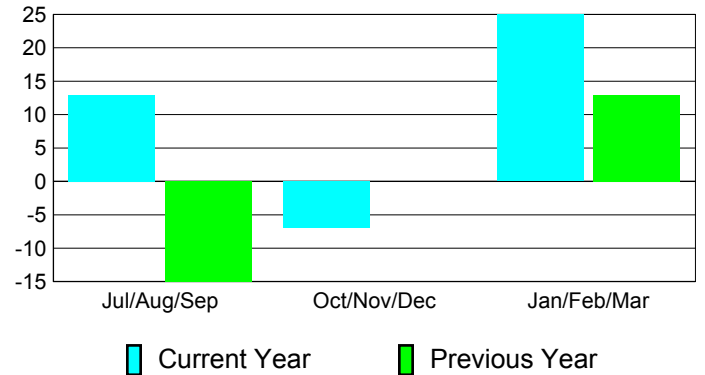

Gender Comparison 2010-2011

Jul/Aug/Sep

Oct/Nov/Dec

Jan/Feb/Mar

Male

Female