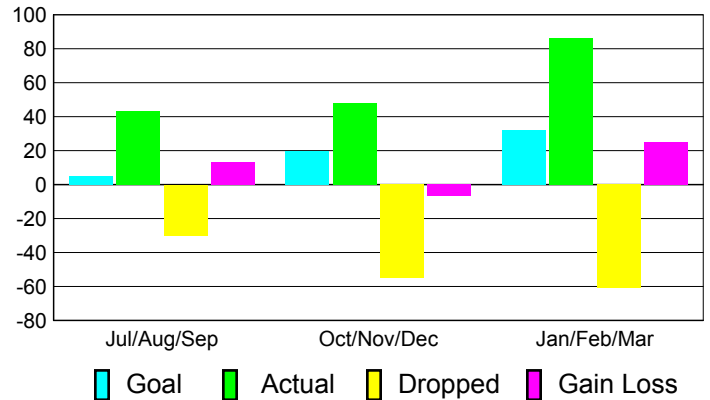

### YTD Status Quo Clubs 2010-2011

Status Quo Clubs Compared to Status Quo Members

## MEMBERSHIP

**Membership Results  
2010-2011**

**Membership  
2009-2010**

Month	Net Memb Goal	Actual New Memb	Actual Dropped Memb	Gain/Loss of Memb	Gain/Loss of Memb
Jul/Aug/Sep	5	43	-30	13	-15
Oct/Nov/Dec	20	48	-55	-7	0
Jan/Feb/Mar	32	86	-61	25	13
<b>Totals</b>	<b>57</b>	<b>177</b>	<b>-146</b>	<b>31</b>	<b>-2</b>

### Membership Results 2010-2011

Goal, New, Dropped, Gain/Loss

### Comparison of Membership Gain/Loss

Current Year Compared to the Previous Year